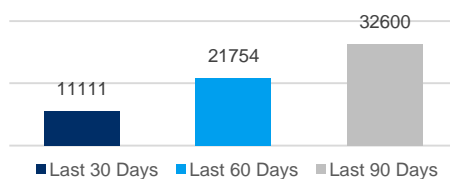

Class II Driver

Fork Lift Driver

Warehouse Operative

Order Picker

Average UK salary by job

Job Demand

Contract

Temporary