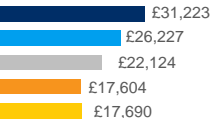

Average UK salary by region

East Anglia

Scotland

East Midlands

South East

London

South West

North East