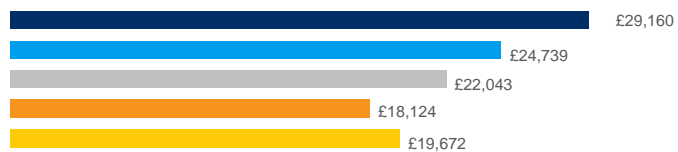

Class II Driver

Fork Lift Driver

Warehouse Operative

Order Picker

Average UK salary by job

Job Demand

Contract

Temporary