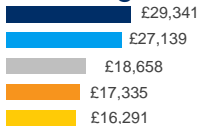

Average UK salary by region

East Anglia

Scotland

East Midlands

South East

London

South West

North East