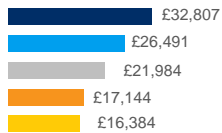

Average UK salary by region

East Anglia

Scotland

East Midlands

South East

London

South West

North East