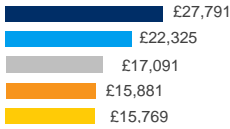

Average UK salary by region

East Anglia

Scotland

East Midlands

South East

London

South West

North East