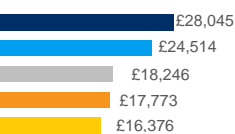

Wales

North West

West Midlands

Northern Ireland

Yorkshire

Salary Analysis and YoY % Difference

Industry Average

Class I Driver

Class II Driver

Fork Lift Driver

Warehouse Operative

Order Picker

Average UK salary by job

Job Demand

Contract

Temporary