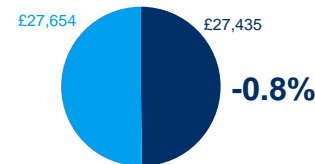

Salary Analysis and YoY % Difference

Industry Average