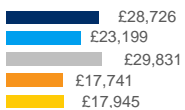

Average UK salary by region

East Anglia

Scotland

East Midlands

South East

London

South West

North East