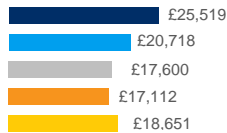

Average UK salary by region

East Anglia

Scotland

East Midlands

South East

London

South West

North East

Wales

North West

West Midlands

Northern Ireland

Yorkshire

Salary Analysis and YoY % Difference

Industry Average

Class I Driver

Class II Driver

Fork Lift Driver

Warehouse Operative

Order Picker

Average UK salary by job

Job Demand

Contract

Temporary

Permanent