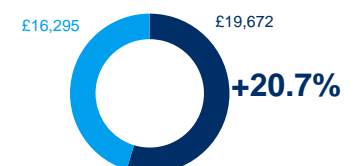

Class II Driver

Fork Lift Driver

Warehouse Operative

Order Picker

Average UK salary by job

Job Demand

Contract

Temporary