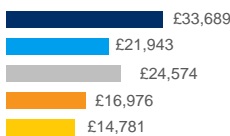

Average UK salary by region

East Anglia

Scotland

East Midlands

South East

London

South West

North East