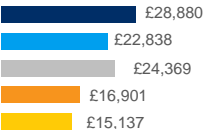

West Midlands