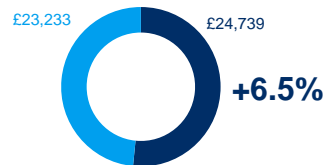

Class II Driver

Fork Lift Driver

Warehouse Operative

Order Picker

Average UK salary by job

Job Demand

Contract

Temporary