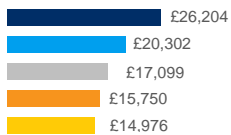

Average UK salary by region

East Anglia

Scotland

East Midlands

South East

London

South West

North East