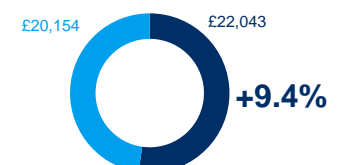

Class II Driver

Fork Lift Driver

Warehouse Operative

Order Picker

Average UK salary by job

Job Demand

Contract

Temporary