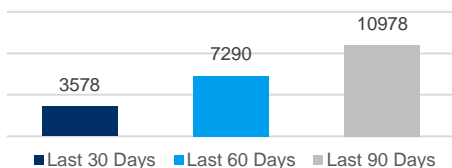

Class II Driver

Fork Lift Driver

Warehouse Operative

Order Picker

Average UK salary by job

Job Demand

Contract

Temporary