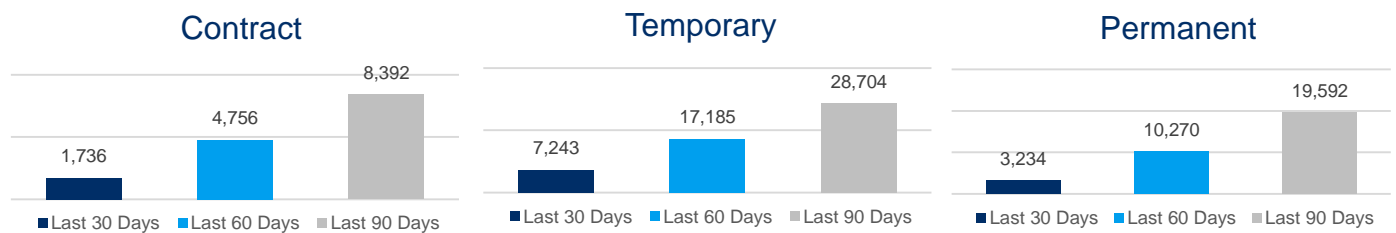

Job Demand

Contact us for further information on how Blue Arrow can help with your specialist staffing needs:

01582 787265

marketing@bluearrow.co.uk