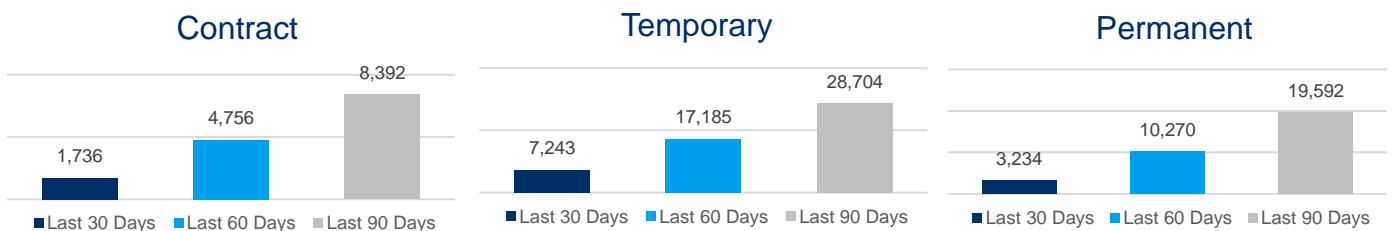

Job Demand

Contact us for further information on how Blue Arrow can help with your specialist staffing needs:

01582 787265

marketing@bluearrow.co.uk