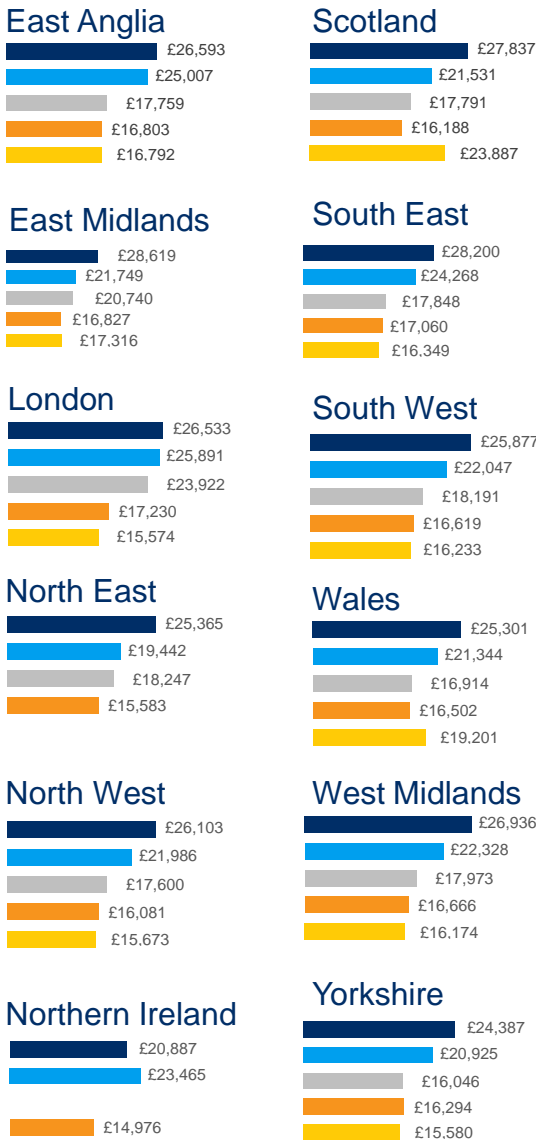

December 2016

Average UK salary by region

Salary Analysis and YoY % Difference

Industry Average

Class II Driver

Warehouse Operative

Class I Driver

Fork Lift Driver