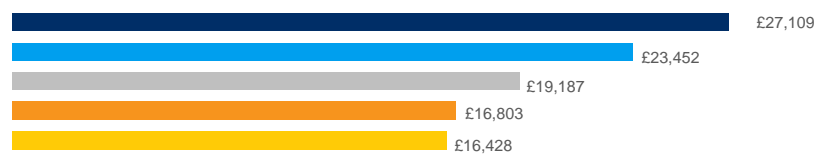

Average UK salary by job