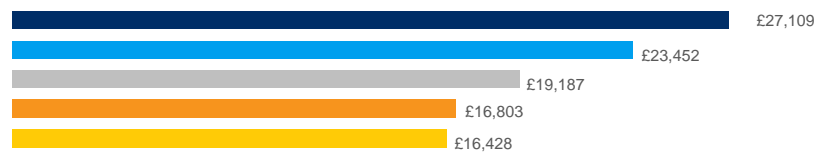

Average UK salary by job