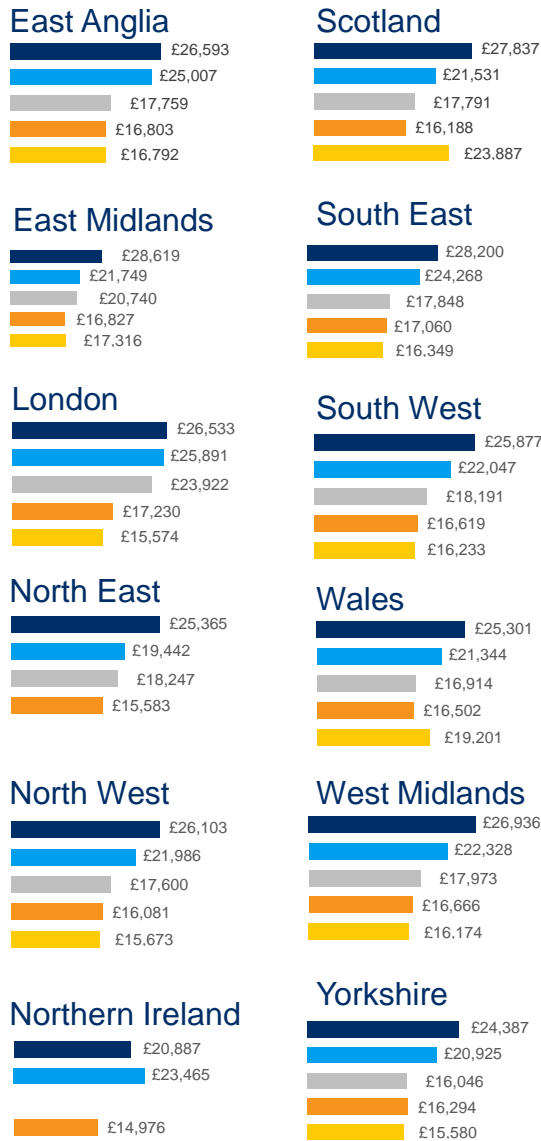

December 2016

Average UK salary by region

Salary Analysis and YoY % Difference

Industry Average

Class II Driver

Warehouse Operative

Class I Driver

Fork Lift Driver