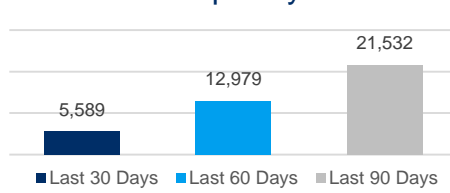

Class I Driver

Class II Driver

Fork Lift Driver

Warehouse Operative

Order Picker

■ Apr-16 ■ Apr-17

Average UK salary by job

■ Class I Driver ■ Class II Driver ■ Fork Lift Driver ■ Warehouse Operative ■ Order Picker

■ Class I Driver ■ Class II Driver
■ Fork Lift Driver ■ Warehouse Operative
■ Order Picker

Job Demand

Contract

Temporary

Permanent

Contact us for further information on how Blue Arrow can help with your specialist staffing needs: