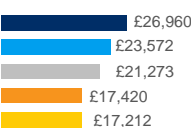

April 2017

Average UK salary by region

East Anglia

Scotland

East Midlands

South East

London

South West

North East

Wales

North West

West Midlands

Northern Ireland

Yorkshire

Salary Analysis and YoY % Difference

Industry Average

Class I Driver

Class II Driver

Fork Lift Driver

Warehouse Operative

Order Picker

Average UK salary by job

Job Demand

Contract

Temporary

Permanent

Contact us for further information on how Blue Arrow can help with your specialist staffing needs:

01582 787265

marketing@bluearrow.co.uk