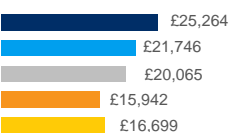

April 2017

Average UK salary by region

East Anglia

Scotland

East Midlands

South East

London

South West

North East

Wales

North West

West Midlands

Northern Ireland

Yorkshire

Salary Analysis and YoY % Difference

Industry Average

Class I Driver

Class II Driver

Fork Lift Driver

Warehouse Operative

Order Picker

Average UK salary by job

Job Demand

Contract

Temporary

Permanent

Contact us for further information on how Blue Arrow can help with your specialist staffing needs:

01582 787265

marketing@bluearrow.co.uk