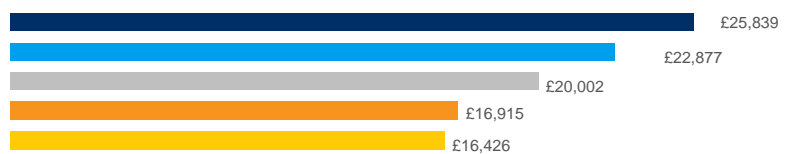

Class I Driver

Class II Driver

Fork Lift Driver

Warehouse Operative

Order Picker

■ Apr-16 ■ Apr-17

Average UK salary by job

■ Class I Driver ■ Class II Driver ■ Fork Lift Driver ■ Warehouse Operative ■ Order Picker