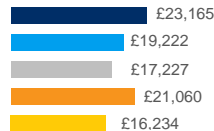

April 2017

Average UK salary by region

East Anglia

Scotland

East Midlands

South East

London

South West

North East

Wales

North West

West Midlands

Northern Ireland

Yorkshire

Salary Analysis and YoY % Difference

Industry Average

Class I Driver

Class II Driver

Fork Lift Driver

Warehouse Operative

Order Picker

Average UK salary by job

Job Demand

Contract

Temporary

Permanent

Contact us for further information on how Blue Arrow can help with your specialist staffing needs:

01582 787265

marketing@bluearrow.co.uk