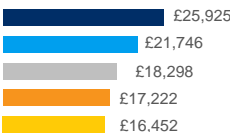

West Midlands