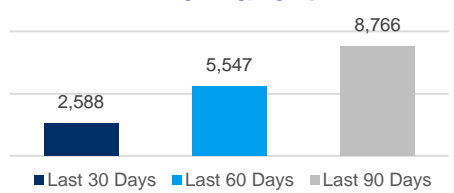

Class I Driver

Class II Driver

Fork Lift Driver

Warehouse Operative

Order Picker

■ Apr-16 ■ Apr-17

Average UK salary by job

■ Class I Driver ■ Class II Driver ■ Fork Lift Driver ■ Warehouse Operative ■ Order Picker

■ Class I Driver ■ Class II Driver
■ Fork Lift Driver ■ Warehouse Operative
■ Order Picker

Job Demand

Contract

Temporary

Permanent

Contact us for further information on how Blue Arrow can help with your specialist staffing needs: