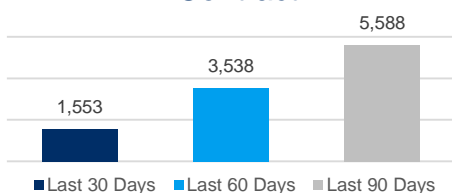

Class I Driver

Class II Driver

Fork Lift Driver

Warehouse Operative

Order Picker

■ Apr-16 ■ Apr-17

Average UK salary by job

■ Class I Driver ■ Class II Driver ■ Fork Lift Driver ■ Warehouse Operative ■ Order Picker

■ Class I Driver ■ Class II Driver
■ Fork Lift Driver ■ Warehouse Operative
■ Order Picker

Job Demand

Contract

Temporary

Permanent

Contact us for further information on how Blue Arrow can help with your specialist staffing needs: