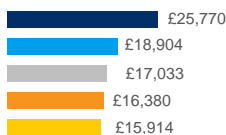

April 2017

Average UK salary by region

East Anglia

Scotland

East Midlands

South East

London

South West

North East

Wales

North West

West Midlands

Northern Ireland

Yorkshire

Salary Analysis and YoY % Difference

Industry Average

Class I Driver

Class II Driver

Fork Lift Driver

Warehouse Operative

Order Picker

Average UK salary by job

Job Demand

Contract

Temporary

Permanent

Contact us for further information on how Blue Arrow can help with your specialist staffing needs:

01582 787265

marketing@bluearrow.co.uk