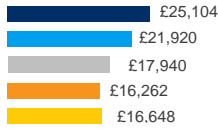

April 2017

Average UK salary by region

East Anglia

Scotland

East Midlands

South East

London

South West

North East

Wales

North West

West Midlands

Northern Ireland

Yorkshire

Salary Analysis and YoY % Difference

Industry Average

Class I Driver

Class II Driver

Fork Lift Driver

Warehouse Operative

Order Picker

Average UK salary by job

Job Demand

Contract

Temporary

Permanent

Contact us for further information on how Blue Arrow can help with your specialist staffing needs:

01582 787265

marketing@bluearrow.co.uk