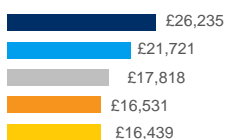

April 2017

Average UK salary by region

East Anglia

Scotland

East Midlands

South East

London

South West

North East

Wales

North West

West Midlands

Northern Ireland

Yorkshire

Salary Analysis and YoY % Difference

Industry Average

Class I Driver

Class II Driver

Fork Lift Driver

Warehouse Operative

Order Picker

Average UK salary by job

Job Demand

Contract

Temporary

Permanent

Contact us for further information on how Blue Arrow can help with your specialist staffing needs:

01582 787265

marketing@bluearrow.co.uk