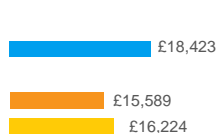

Northern Ireland