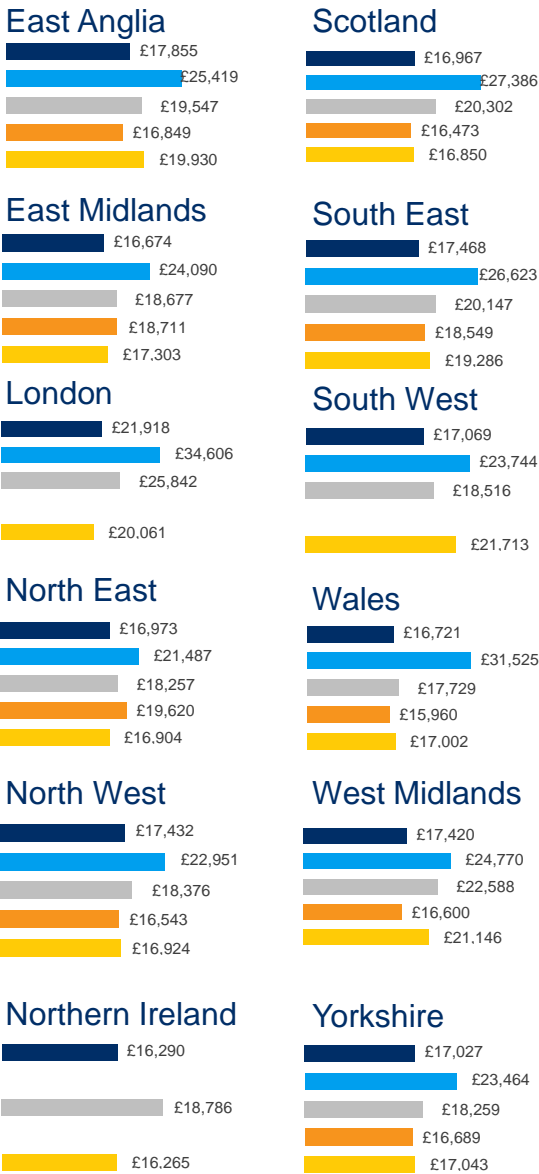

# Call Centre, Admin and Secretarial **blueArrow**

May 2017

## Average UK salary by region