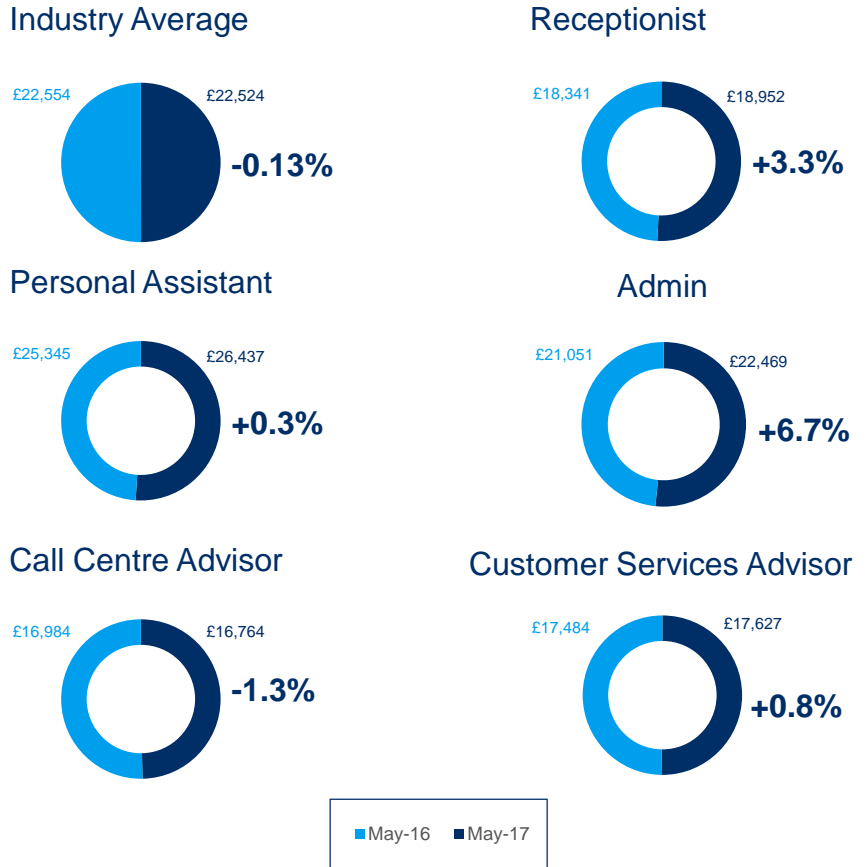

Salary Analysis and YoY % Difference