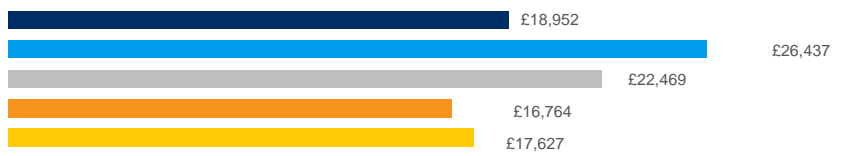

Average UK salary by job