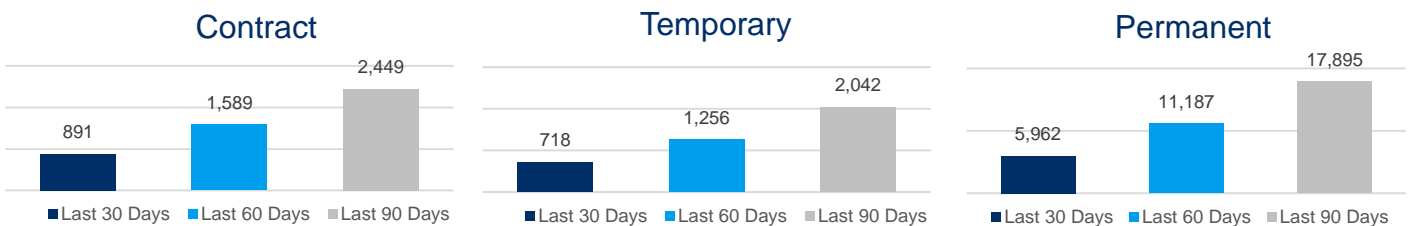

Job Demand

Contact us for further information on how Blue Arrow can help with your specialist staffing needs:

01582 787263

marketing@bluearrow.co.uk